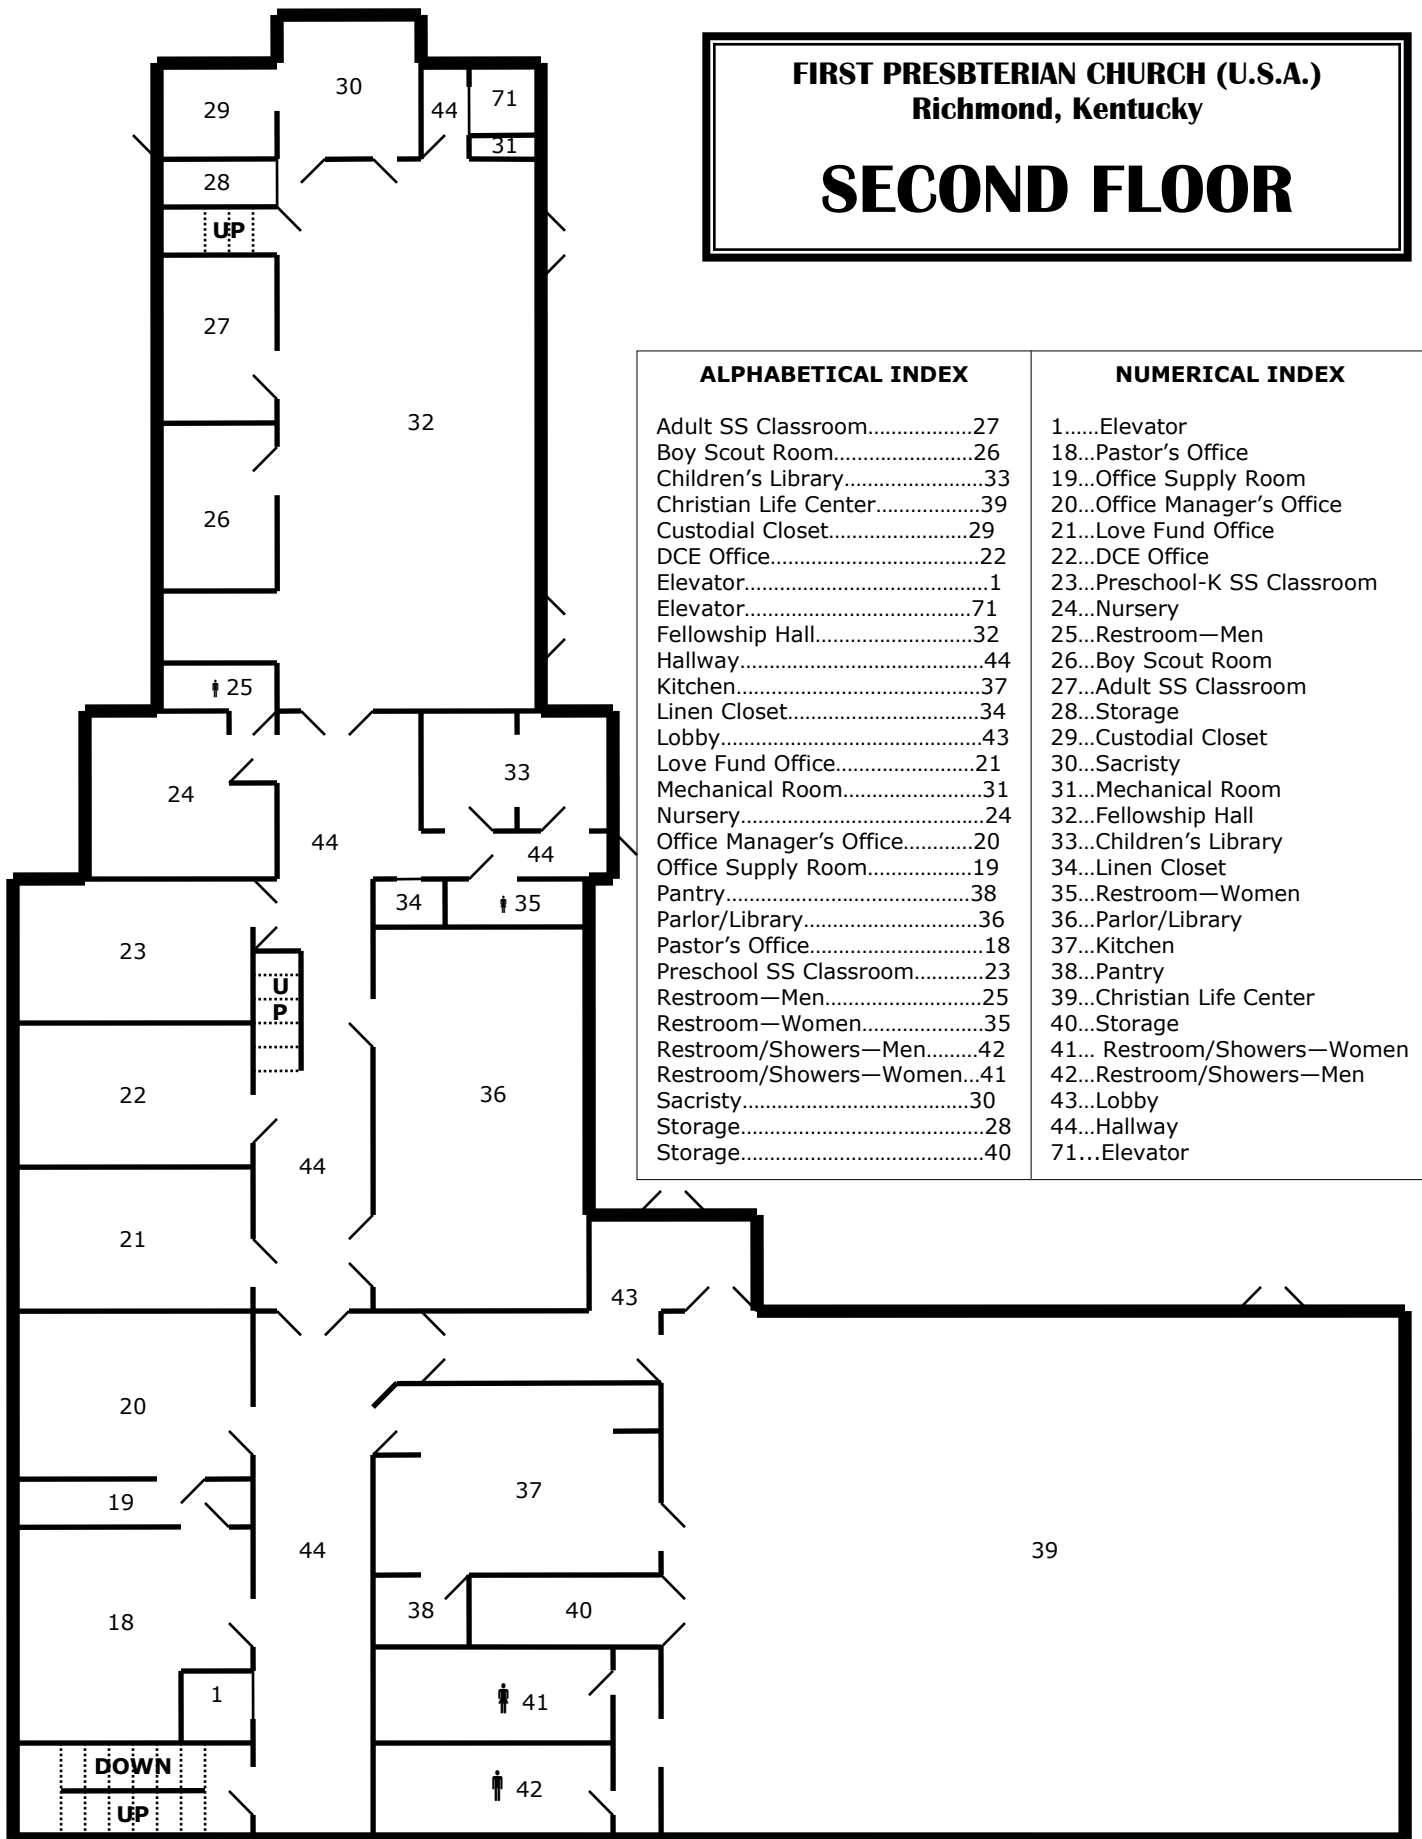

FOURTH FLOOR
(Balcony)

**FIRST PRESBYTERIAN CHURCH (U.S.A.)
Richmond, Kentucky**

FIRST FLOOR

ALPHABETICAL INDEX	NUMERICAL INDEX
Basement/Mechanical Room.....9	1.....Elevator
Elevator.....1	2.....Mechanical Room
Lobby/Hallway.....17	3.....Mechanical Room
Mechanical Room.....2	4.....Preschool Classroom
Mechanical Room.....3	5.....Preschool Restroom
Middle School SS Classroom...11	6.....Preschool Playroom
Paint Room.....13	7.....Storage
Parking Area.....15	8.....Storage
Preschool Classroom.....4	9.....Basement/Mechanical Room
Preschool Playroom.....6	10...Storage
Preschool Restroom.....5	11...Youth Room
Stairwell Foyer.....16	12...Utility/Mechanical Room
Storage.....7	13...Paint Room
Storage.....8	14...Trash Can Storage
Storage.....10	15...Parking Area
Trash Can Storage.....14	16...Stairwell Foyer
Utility/Mechanical Room.....12	17...Lobby/Hallway

**FIRST PRESBYTERIAN CHURCH (U.S.A.)
Richmond, Kentucky**

SECOND FLOOR

ALPHABETICAL INDEX

Adult SS Classroom.....27
 Boy Scout Room.....26
 Children’s Library.....33
 Christian Life Center.....39
 Custodial Closet.....29
 DCE Office.....22
 Elevator.....1
 Elevator.....71
 Fellowship Hall.....32
 Hallway.....44
 Kitchen.....37
 Linen Closet.....34
 Lobby.....43
 Love Fund Office.....21
 Mechanical Room.....31
 Nursery.....24
 Office Manager’s Office.....20
 Office Supply Room.....19
 Pantry.....38
 Parlor/Library.....36
 Pastor’s Office.....18
 Preschool SS Classroom.....23
 Restroom—Men.....25
 Restroom—Women.....35
 Restroom/Showers—Men.....42
 Restroom/Showers—Women...41
 Sacristy.....30
 Storage.....28
 Storage.....40