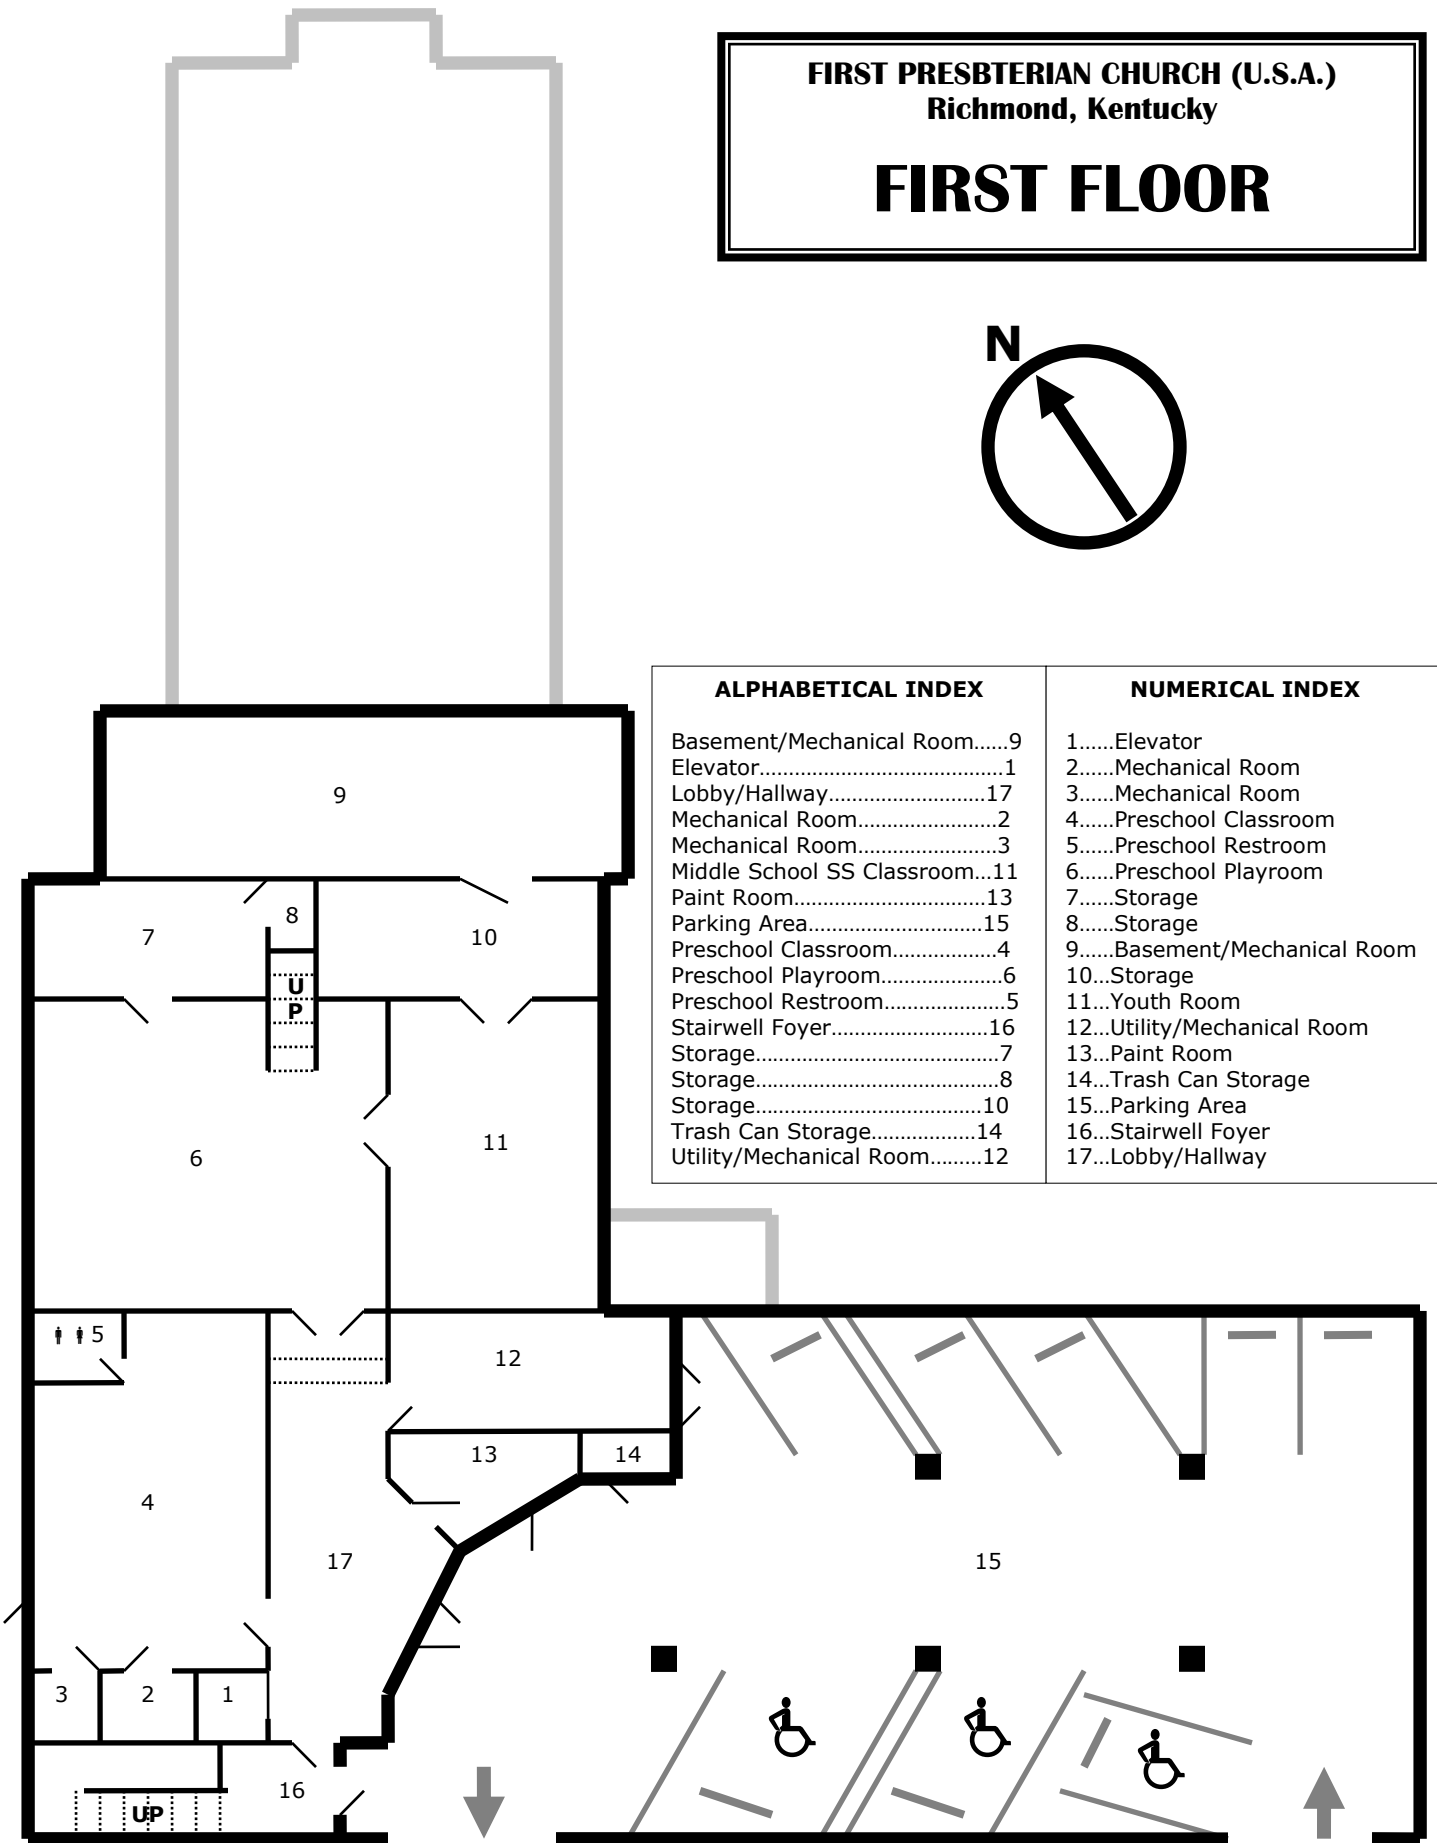

FOURTH FLOOR
(Balcony)

**FIRST PRESBYTERIAN CHURCH (U.S.A.)
Richmond, Kentucky**

FIRST FLOOR

ALPHABETICAL INDEX	NUMERICAL INDEX
Basement/Mechanical Room.....9	1.....Elevator
Elevator.....1	2.....Mechanical Room
Lobby/Hallway.....17	3.....Mechanical Room
Mechanical Room.....2	4.....Preschool Classroom
Mechanical Room.....3	5.....Preschool Restroom
Middle School SS Classroom...11	6.....Preschool Playroom
Paint Room.....13	7.....Storage
Parking Area.....15	8.....Storage
Preschool Classroom.....4	9.....Basement/Mechanical Room
Preschool Playroom.....6	10...Storage
Preschool Restroom.....5	11...Youth Room
Stairwell Foyer.....16	12...Utility/Mechanical Room
Storage.....7	13...Paint Room
Storage.....8	14...Trash Can Storage
Storage.....10	15...Parking Area
Trash Can Storage.....14	16...Stairwell Foyer
Utility/Mechanical Room.....12	17...Lobby/Hallway

**FIRST PRESBYTERIAN CHURCH (U.S.A.)
Richmond, Kentucky**

SECOND FLOOR

ALPHABETICAL INDEX

Adult SS Classroom.....27
 Boy Scout Room.....26
 Children’s Library.....33
 Christian Life Center.....39
 Custodial Closet.....29
 DCE Office.....22
 Elevator.....1
 Elevator.....71
 Fellowship Hall.....32
 Hallway.....44
 Kitchen.....37
 Linen Closet.....34
 Lobby.....43
 Love Fund Office.....21
 Mechanical Room.....31
 Nursery.....24
 Office Manager’s Office.....20
 Office Supply Room.....19
 Pantry.....38
 Parlor/Library.....36
 Pastor’s Office.....18
 Preschool SS Classroom.....23
 Restroom—Men.....25
 Restroom—Women.....35
 Restroom/Showers—Men.....42
 Restroom/Showers—Women...41
 Sacristy.....30
 Storage.....28
 Storage.....40